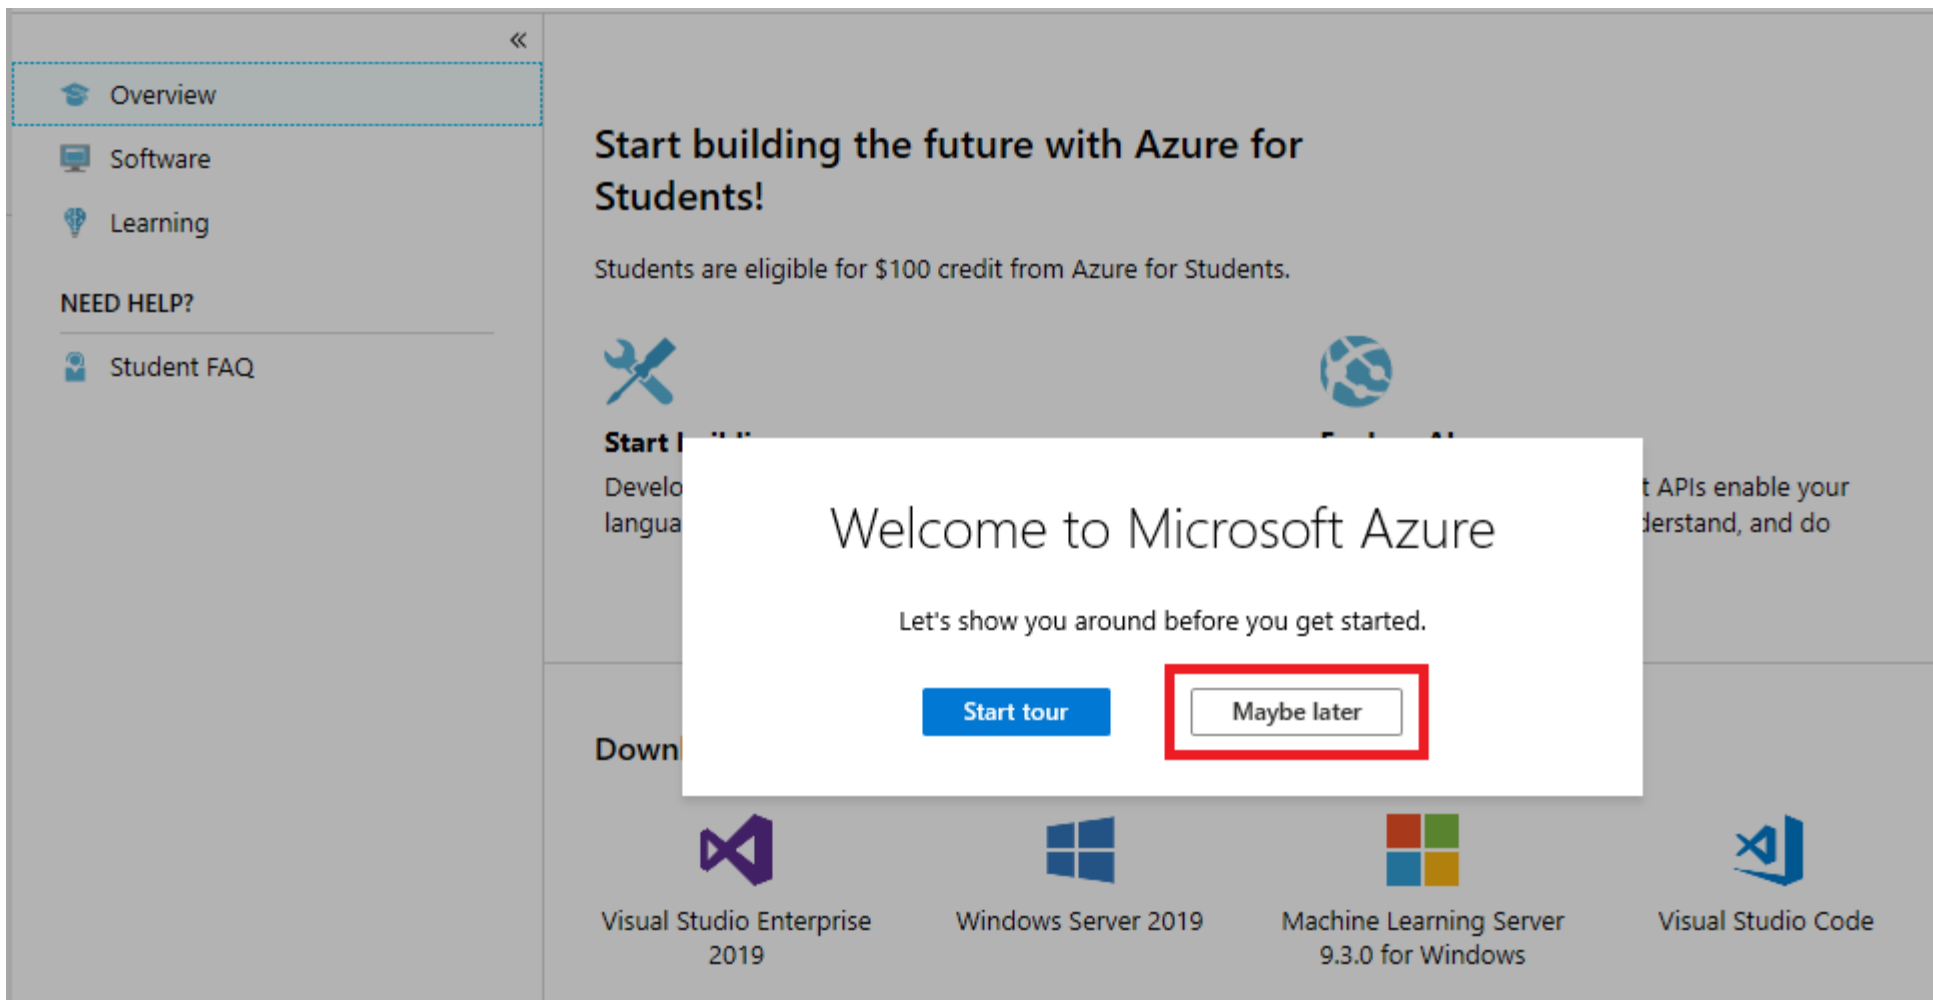

I već pri samom kraju pojaviti će se upit želite li pogledati upute o korištenju portala, no ovaj put odaberite opciju „Maybe later” kako biste dovršili postupk prve prijave na portal i pristupili sadržajima za preuzimanje.